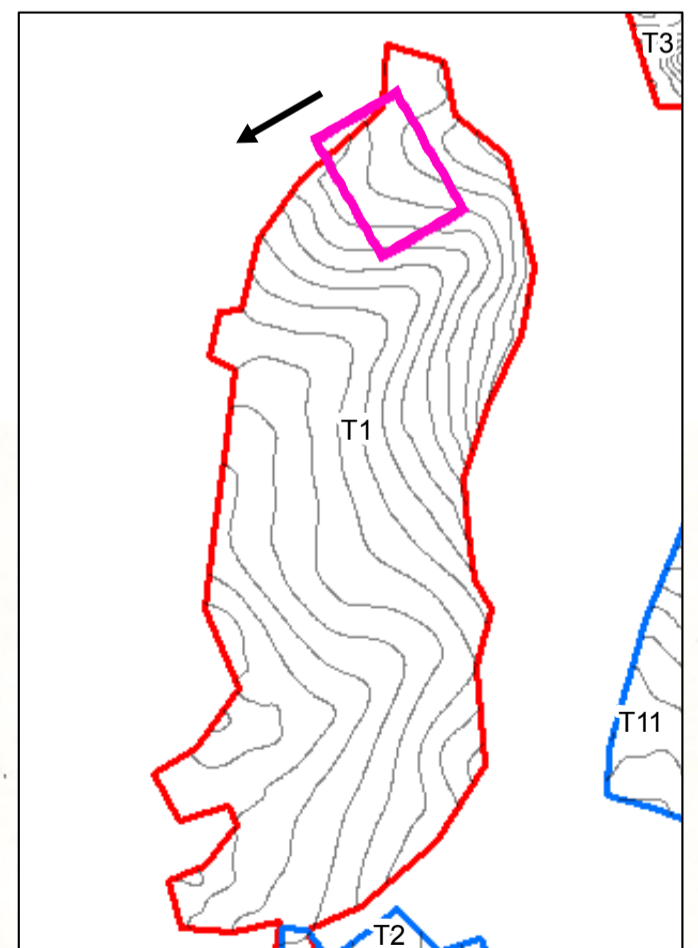

ARCHAEOLOGICAL MAP OF FOX HILL

Al Huger Abu Dom, Sudan

Terrace 1, Sondage 2

- Terrace 1, Sondage 2
- Contour lines - 0.3m
- Occupation terraces**
- Primary terrace
- Secondary terrace

1:30