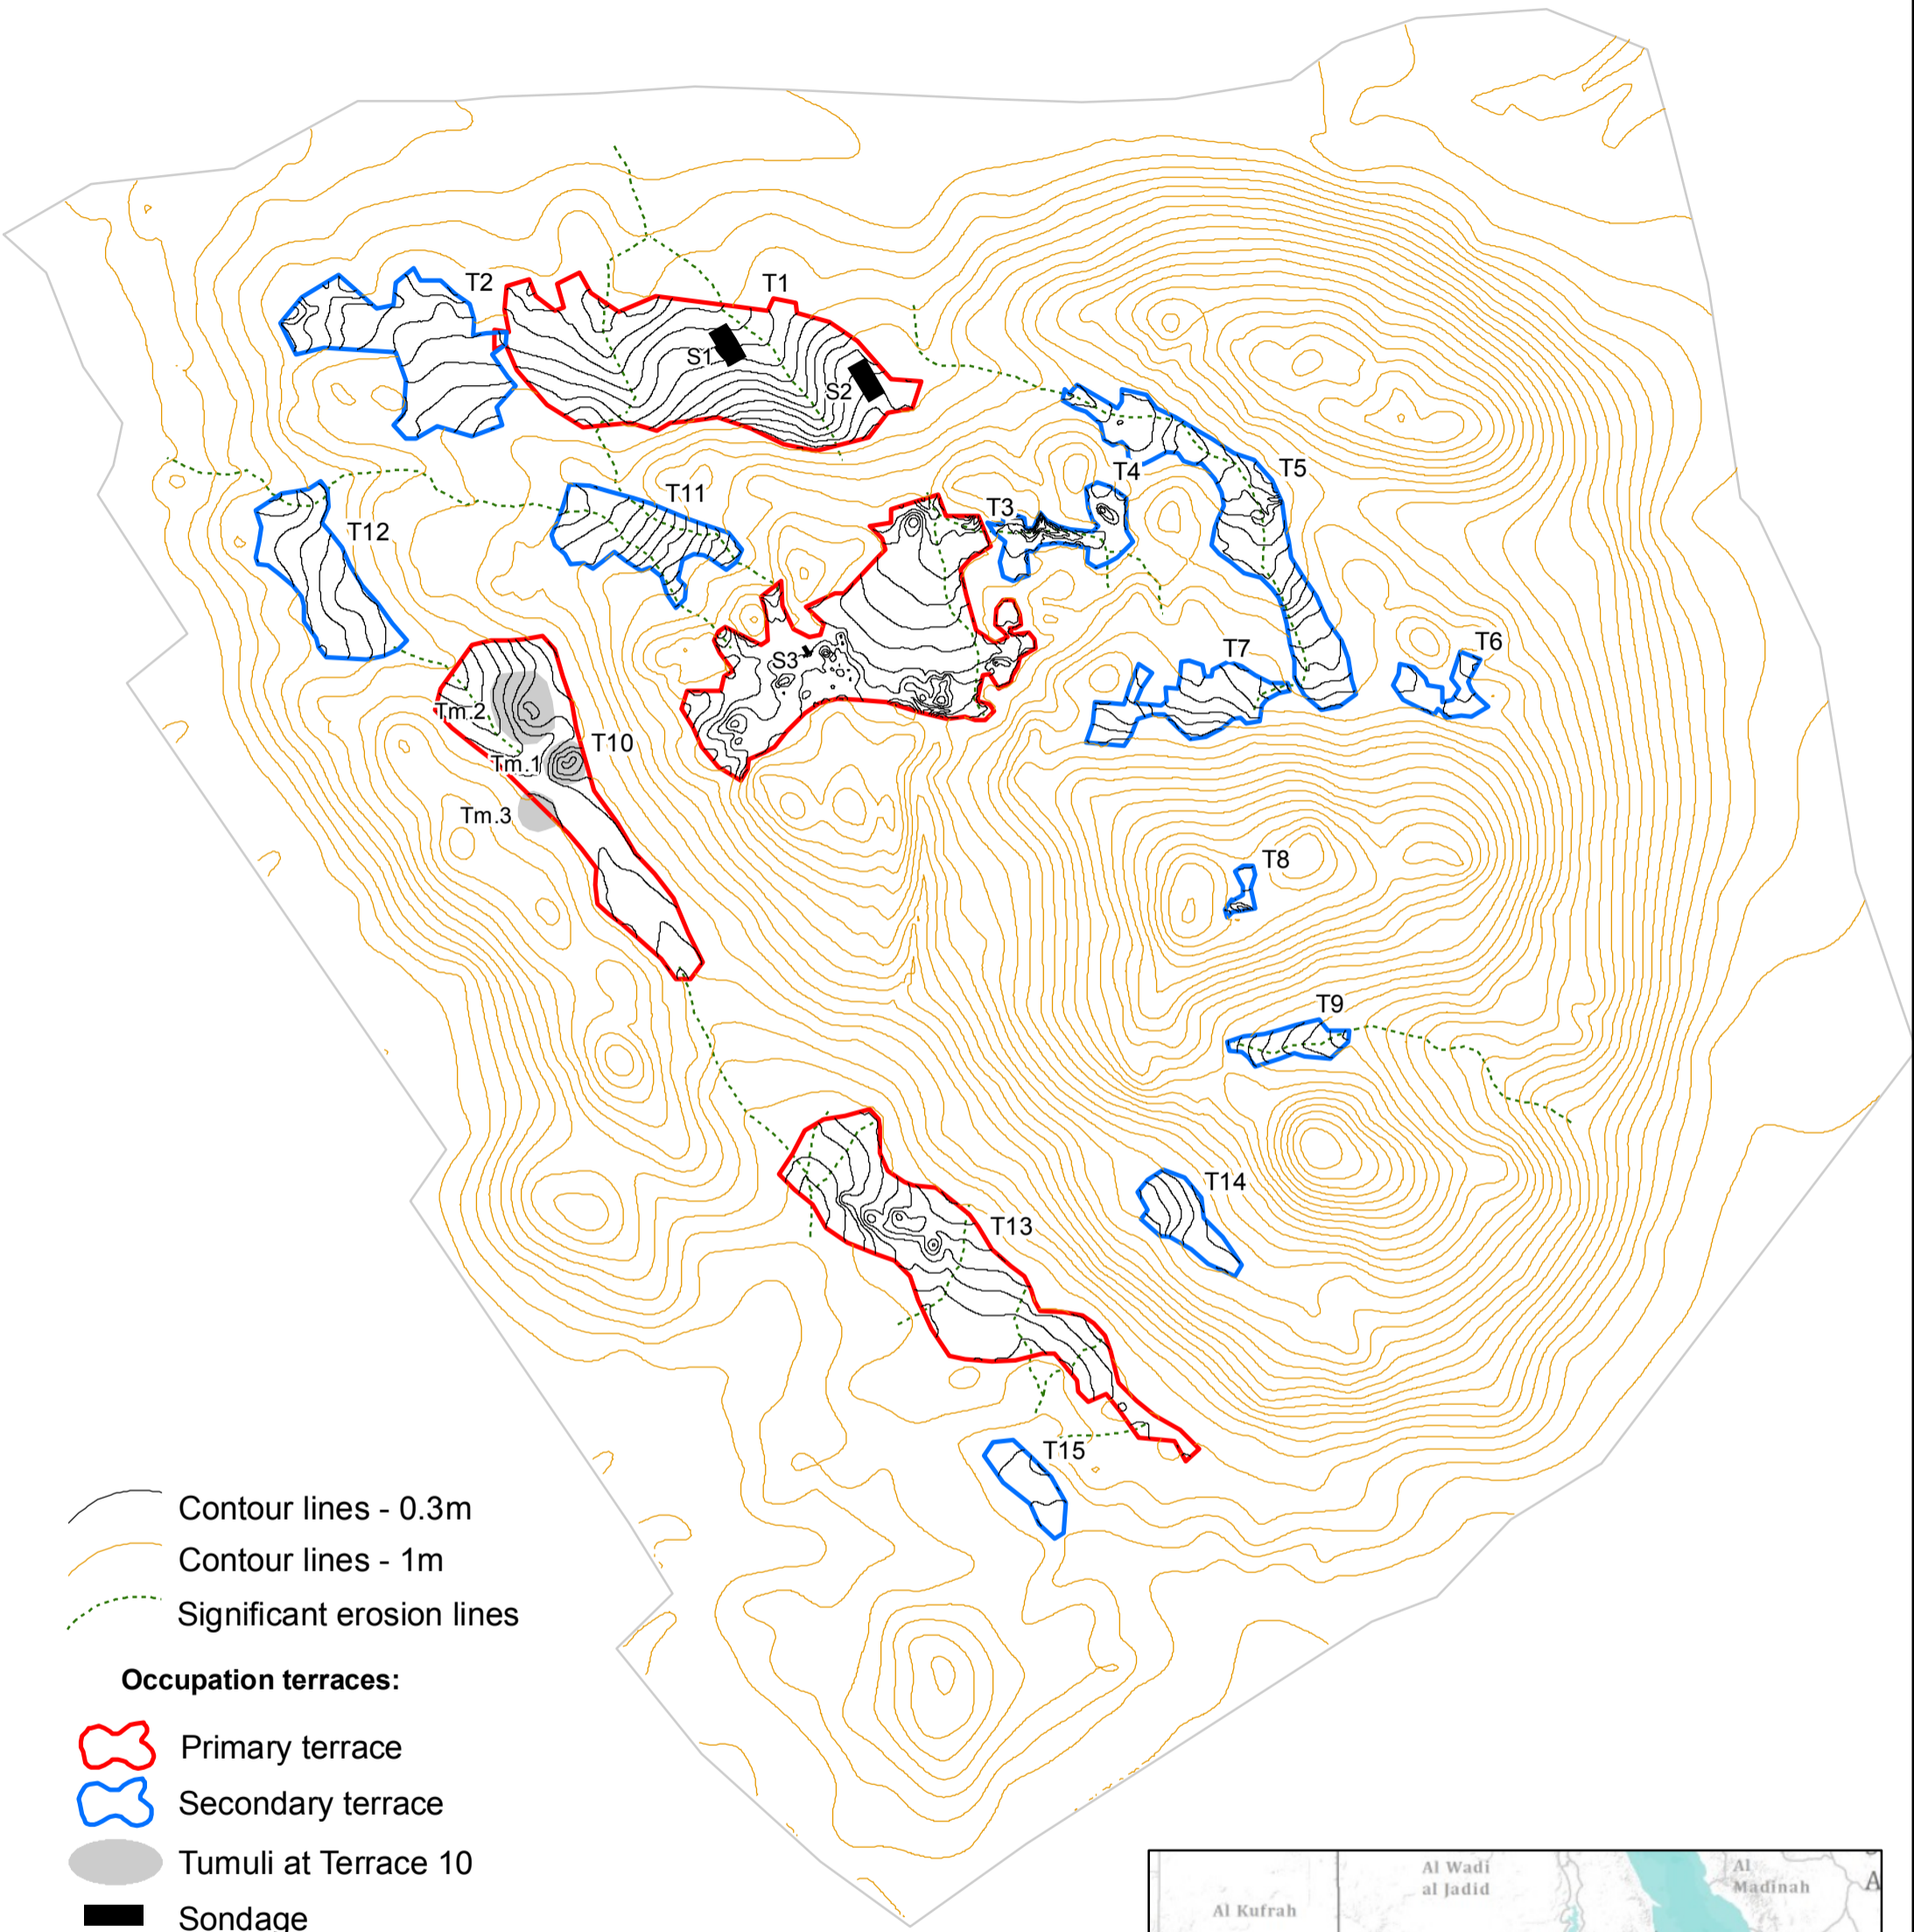

# ARCHAEOLOGICAL MAP OF FOX HILL

## Al Hugeir Abu Dom, Sudan

J. Pacina, L. Suková, L. Varadzin  
 Data: Field survey in Sabaloka, Sudan  
 Overview map: USGS, FAO, NPS, EPA, ESRI, DeLorme, TANA  
 Project: Sabaloka Dam Archaeological Survey Project, Prehistoric survey (West Bank) - 1st season  
 FŽP UJEP, ČEGÚ FF UK, ARÚP AVČR vvi, 2011